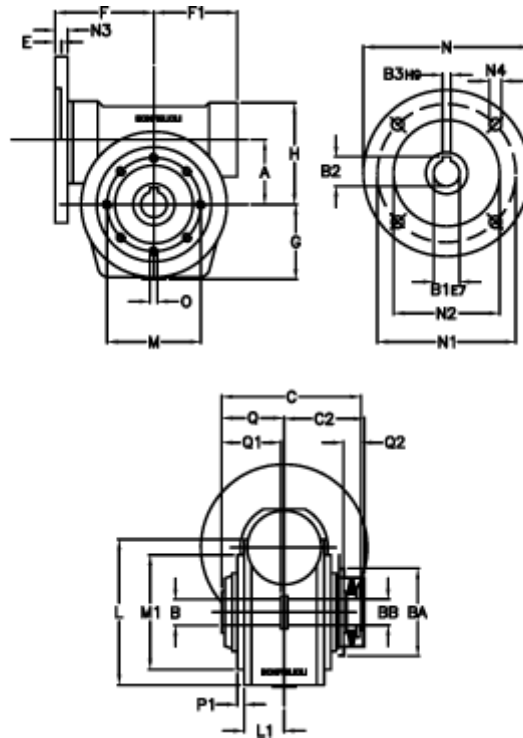

Article number: 390204407072336

Description: Worm Gear with Torque Limiter
VF 44-L2-P-70-P63B14

Measures

a = 44.60	C2 = 48	L1 = 35.0	O = M6x8
B = 18	Description = VF 44P-xx-63B14	m = 65	P1 = 2.0
B1 E7 = 11	E = 2.0	M1 = 50	Q = 32.0
B2 = 12.8	F = 65	N = 90	Q1 = 32
B3 H9 = 4	F1 = 54	N1 = 75	Q2 = 12
BA = 40	g = 51	N2 = 60	
BB H7 = 11	H = 71.0	N3 = 8.0	
C = 79	L = 80.0	N4 = 5,5	